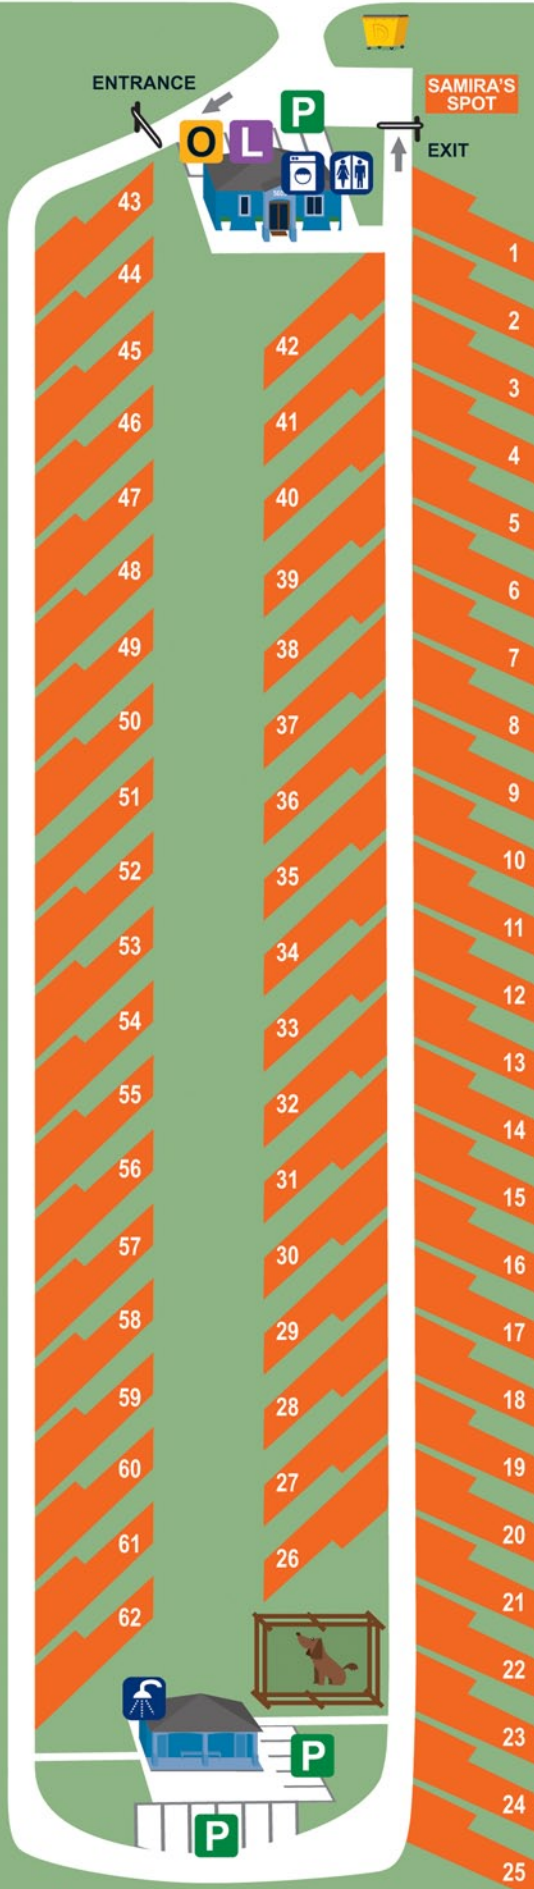

5605 FM 2004
Hitchcock, TX 77563
409-440-8722

www.texasrvparkgulfcoast.com

CHECK-OUT
11AM

CHECK-IN
1PM

YOUR SITE

- | | | | |
|--|----------------|--|----------|
| | Office | | Showers |
| | Lobby & Snacks | | Parking |
| | Restroom | | Dumpster |
| | Laundry | | Dog Park |

SPEED LIMIT
5 MPH

GATE CODE

PRIVATE AREA
NO ENTRY